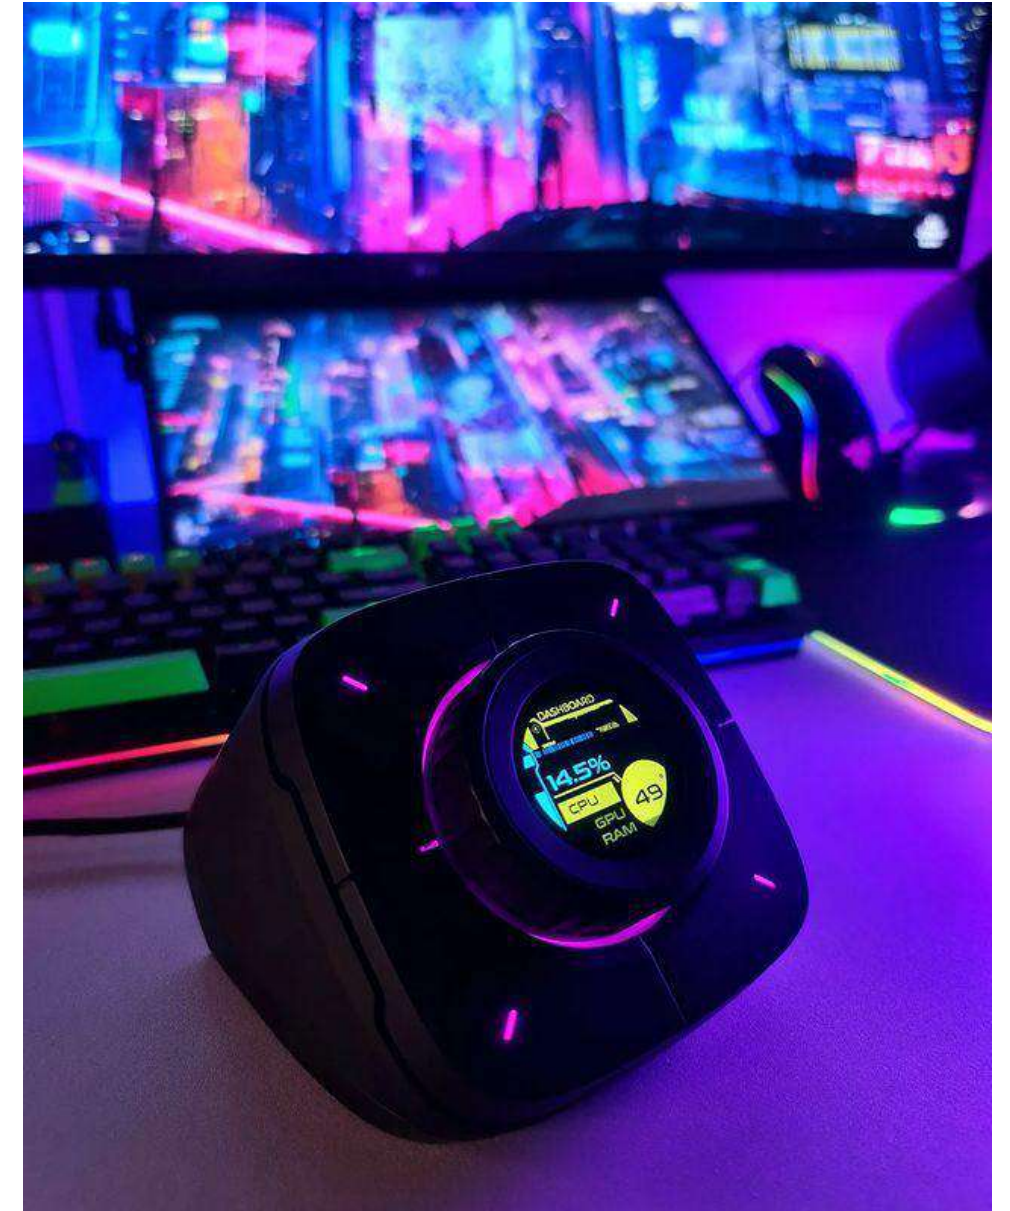

Pictures From Real Users