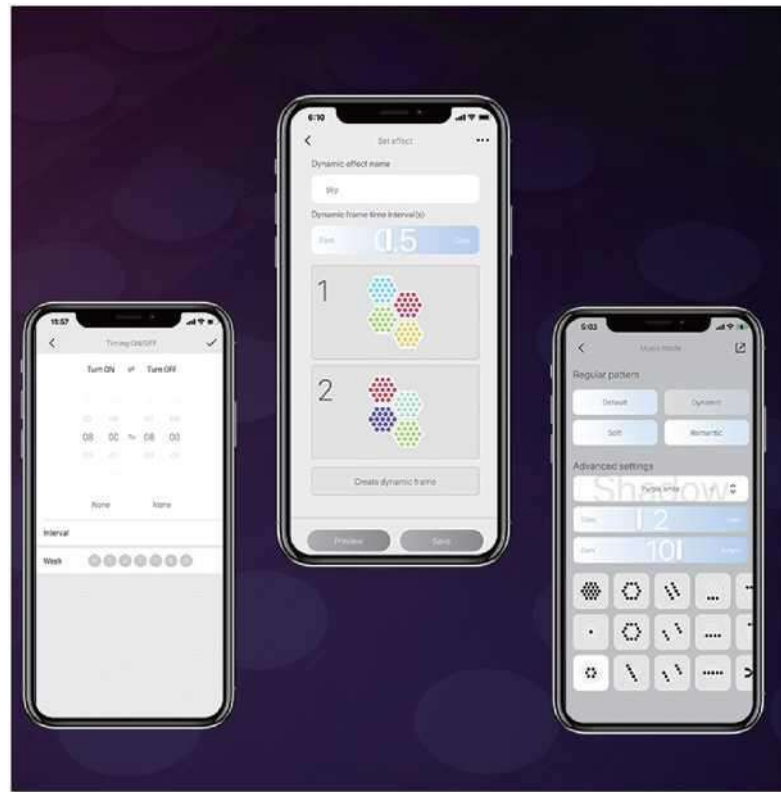

WHAT MAKES COLOLIGHT UNIQUE

Maximal Customization

Cololight gives users full creative space to satisfy all your fantasies about lighting.

We like to think of our products as puzzle games in the lighting industry. Users can not only assemble and disassemble the light blocks, but also edit the color of each light bead through the Cololight app.

Smooth Lighting Effect

Cololight R&D team spends more than 10,000 hours creating the smooth lighting effect of each light block, only to provide the most advanced visual enjoyment.

Each light bead supports 16 million RGB colors, making the lighting colors more delicate. A variety of complex and exquisite app built-in lighting effects allow beginners to enjoy the atmosphere brought by colors.