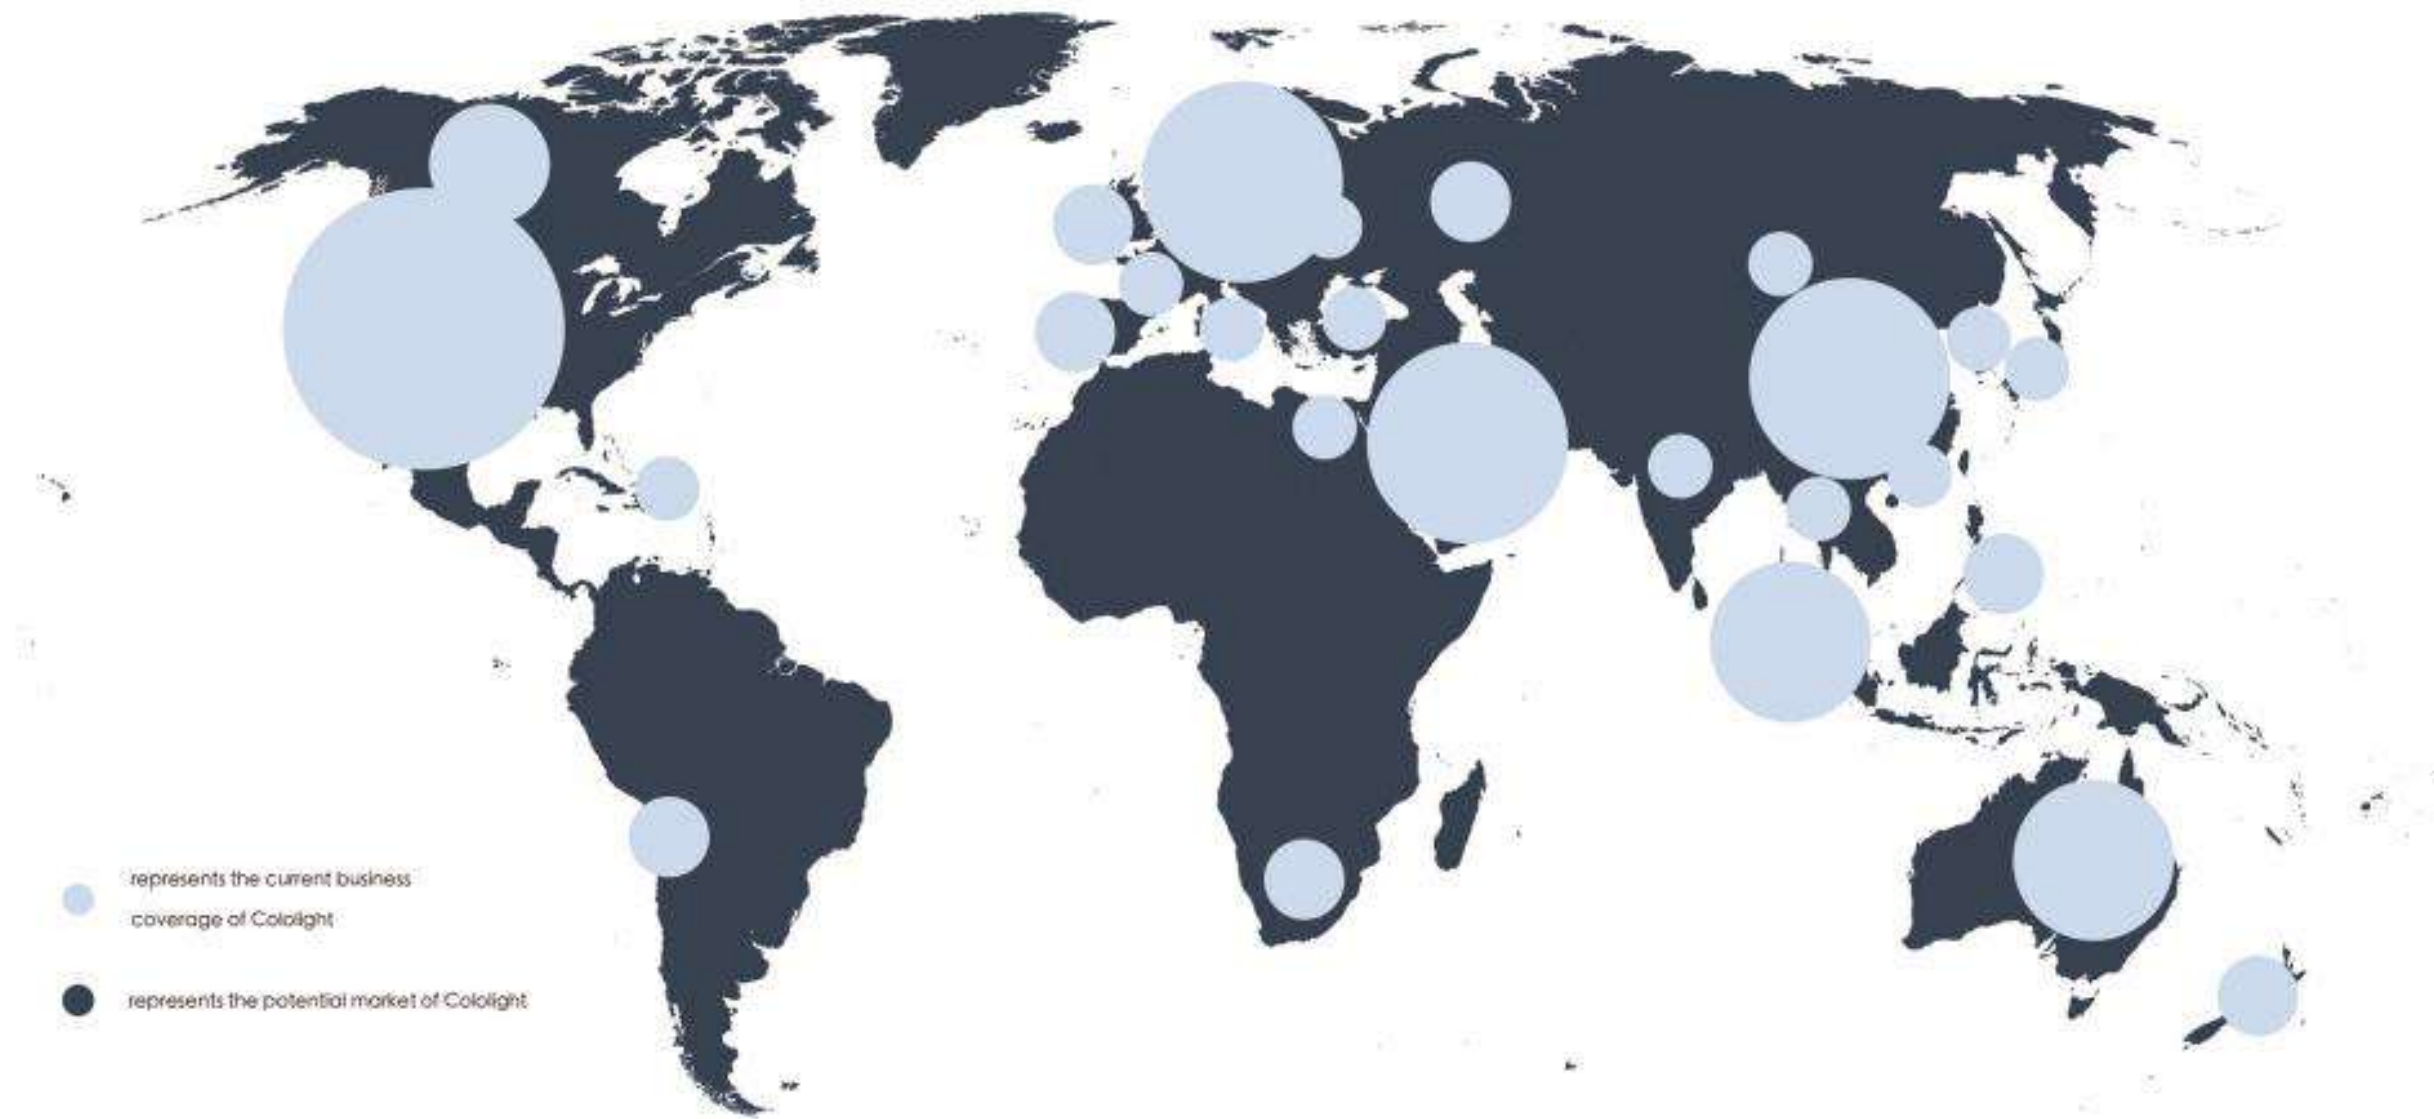

COLOLIGHT PROFILE

Based on LifeSmart

Cololight is a sub-brand of LifeSmart dedicated to lighting up passion for each user. LifeSmart, founded in 2013, is one of the top brands that offer smart home products and solutions on the global market.

For 10 years, LifeSmart has served more than 2 million users in over 80 countries, creating value for their everyday lives. Certified as one of the "National High-Tech Enterprises" by the Chinese government, the company also has over 300 self-developed SKUs, over 200 core patents, and more than 20 certifications.

Cololight Development

Launched in 2018, Cololight quickly gained momentum with its edgy lighting and leading intelligence.

With Cololight HEXA and Cololight MIX, Cololight was honored three times—in 2019 — 2021 — and 2023 with the CES Innovation Awards, one of the most influential competitions for outstanding design and engineering in consumer electronics products worldwide.

In 2020, Cololight sold over 3 million pieces, three times more than in 2019.