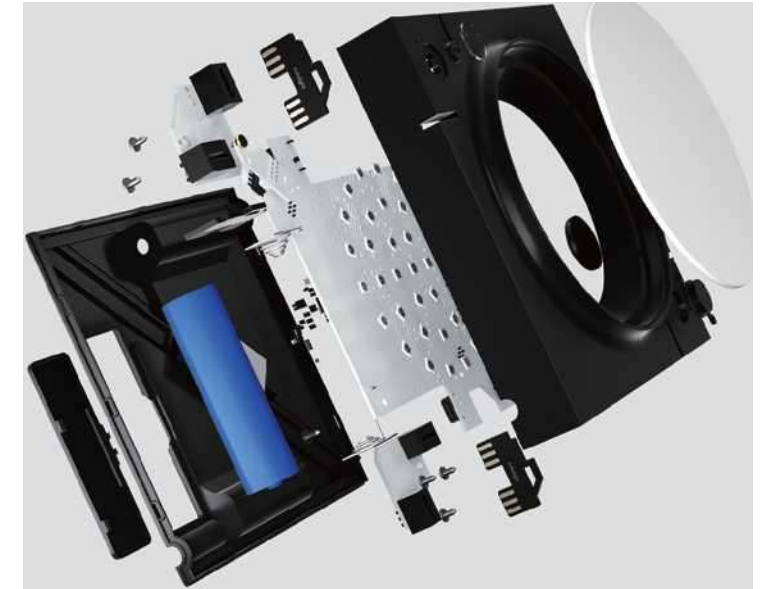

## Outstanding Design

The product design is rich in details. The mechanical structure on the back of Cololight HEXA and MIX, together with the mechanical connectors, create better assembly experience for users. Each bead of STRIP is protected by glue, making it more durable and refined.