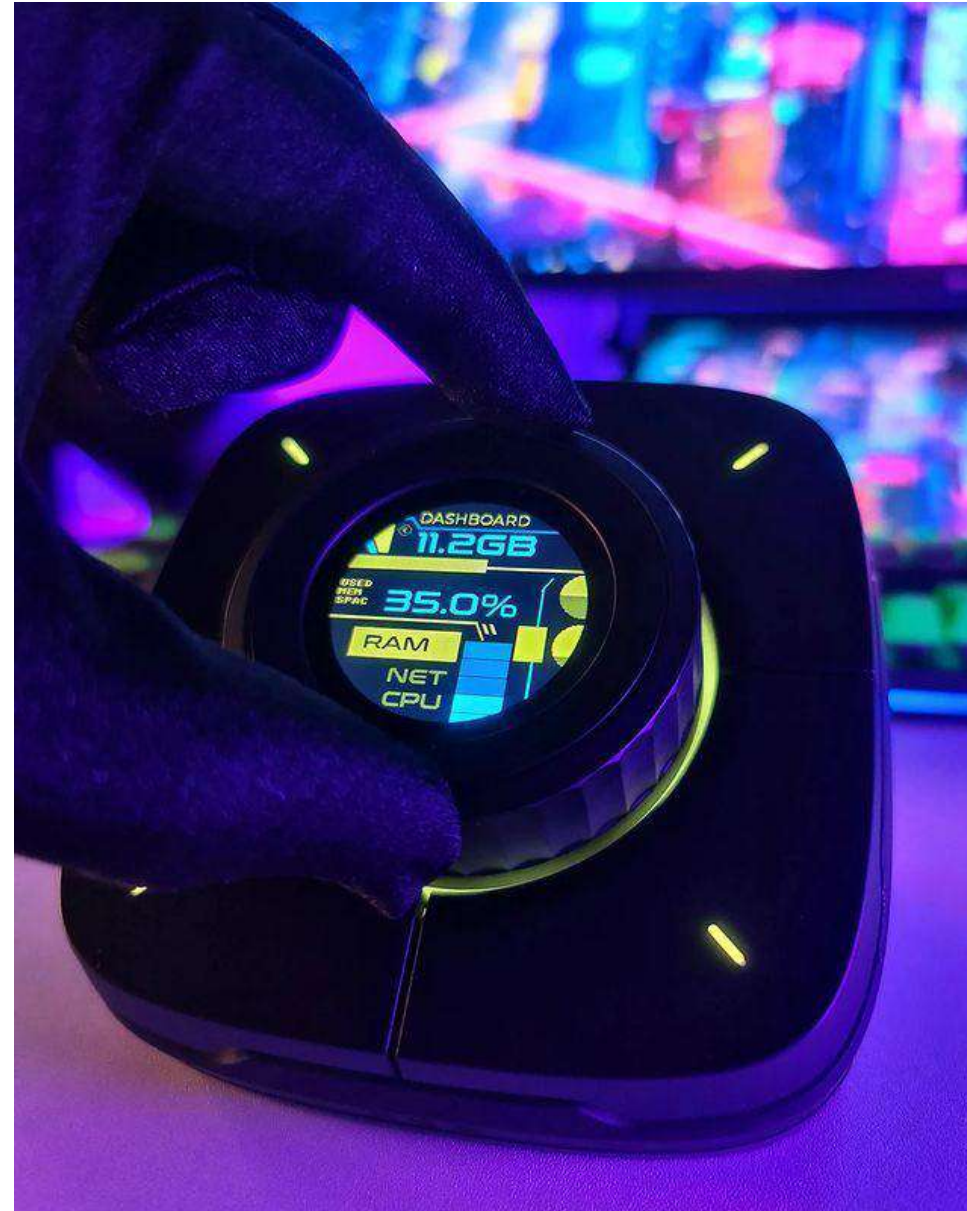

Pictures From Real Users